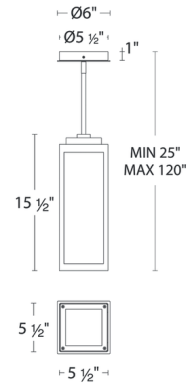

Shown in black / clear seeded

Specifications

COLOR	Clear Seeded
BODY FINISH	Black
WATTAGE	19W
DIMMER	Low Voltage Electronic
DIMENSIONS	5.5"W x 15.5"H
INTEGRATED LED MODULE	1 x LED/19W/120V LED
COUNTRY OF ORIGIN	China