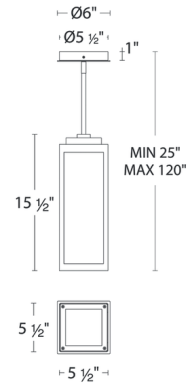

CLICK TO VIEW PRODUCT

Notes: