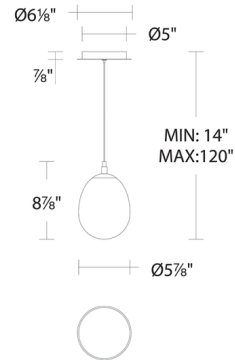

CLICK TO VIEW PRODUCT

Notes: