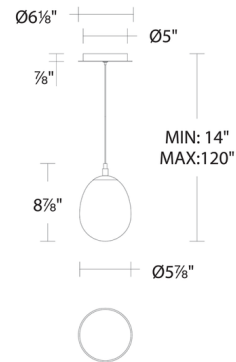

CLICK TO VIEW PRODUCT

Notes: