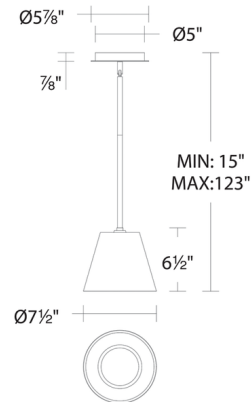

CLICK TO VIEW PRODUCT

Notes: