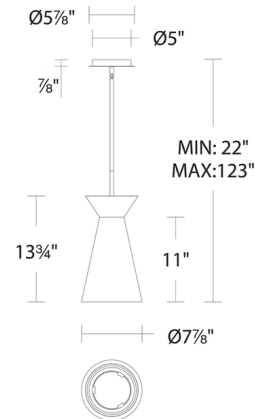

Specifications

COLOR	Clear
BODY FINISH	Black
WATTAGE	15W
DIMMER	Low Voltage Electronic
DIMENSIONS	7.875"W x 13.75"H
INTEGRATED LED MODULE	1 x LED/15W/120V LED
COUNTRY OF ORIGIN	China

Technical Information

LAMP LIFE	50000 hours
COLOR RENDERING	90 CRI
LAMP COLOR	3000K
LUMENS/WATT	18.27
LUMINOUS FLUX	274 lumens

Shown in black / clear

CLICK TO VIEW PRODUCT

Notes: