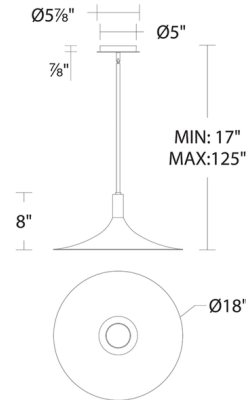

Shown in aged brass / black

Specifications

COLOR	Black
BODY FINISH	Aged Brass
WATTAGE	15W
DIMMER	Low Voltage Electronic
DIMENSIONS	18"W x 8"H
INTEGRATED LED MODULE	1 x LED/15W/120V LED
COUNTRY OF ORIGIN	China

Technical Information

LAMP LIFE	50000 hours
COLOR RENDERING	90 CRI
LAMP COLOR	3000K
LUMENS/WATT	60.53
LUMINOUS FLUX	908 lumens

CLICK TO VIEW PRODUCT

Notes: