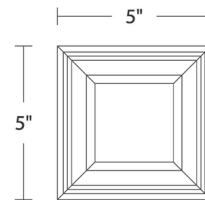

CLICK TO VIEW PRODUCT

Notes: