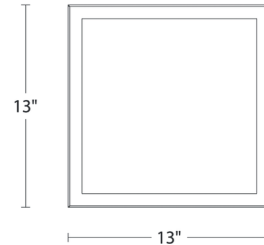

Shown in black / clear hammered