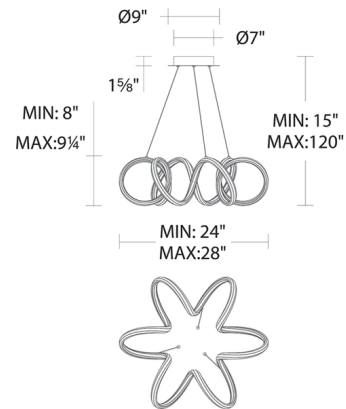

Description

A dynamic scrollwork of LED light, the Mamba Pendant is sure to be a conversation starter. Its undulating aluminum frame is lined with silicone diffusers and hangs gracefully from electrified cables that eliminate the need for chunky power wires. Use it to add ambient illumination and a splash of modern design to dining areas, living rooms, or foyers. Dimmable with a TRIAC or ELV dimmer, sold separately.

Specifications

COLOR	White
BODY FINISH	Brushed Nickel
WATTAGE	49W
DIMMER	Low Voltage Electronic
DIMENSIONS	26"W x 8.5"H
INTEGRATED LED MODULE	1 x LED/49W/120-277V LED
COUNTRY OF ORIGIN	China

Technical Information

LAMP LIFE	50000 hours
COLOR RENDERING	90 CRI
LAMP COLOR	3000K
LUMENS/WATT	43.80
LUMINOUS FLUX	2146 lumens

Shown in brushed nickel / white

CLICK TO VIEW PRODUCT

Notes: