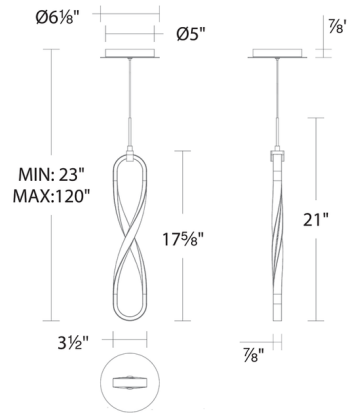

Lightology

lightology.com
866-954-4489
06-30-26

Project: _____
Company: _____
Location: _____ Fixture Type: _____
SPEC #: **WAC1130387**
Approved On: _____ Approved By: _____

Marise Pendant By WAC Lighting

Description

The Marise Pendant features an elegant figure eight that glows along its entire length with LED light. The light is softened by a silicone diffuser and spreads omni-directionally through your space. Suspended from a sleek electrified cable, this slim pendant can be a graceful bedside light, or multiple can be hung over contemporary dining spaces or bars. Dimmable with a TRIAC or ELV dimmer, sold separately.

Specifications

COLOR	White
BODY FINISH	Black
WATTAGE	11W
DIMMER	Low Voltage Electronic
DIMENSIONS	3.5"W x 17.625"H x 0.875"D
INTEGRATED LED MODULE	1 x LED/11W/120-277V LED
COUNTRY OF ORIGIN	China

Technical Information

LAMP LIFE	50000 hours
COLOR RENDERING	90 CRI
LAMP COLOR	3000K
LUMENS/WATT	42.00
LUMINOUS FLUX	462 lumens

Shown in black / white

CLICK TO VIEW PRODUCT

Notes: