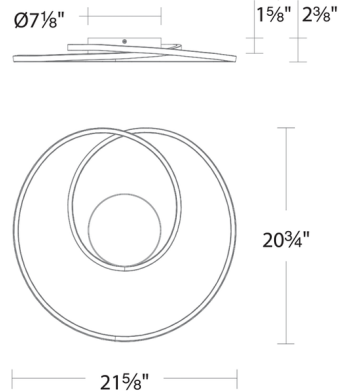

### Specifications

COLOR	White
BODY FINISH	Brushed Nickel
WATTAGE	41W
DIMMER	Low Voltage Electronic
DIMENSIONS	21.625"W x 2.375"H x 20.75"D
INTEGRATED LED MODULE	1 x LED/41W/120V LED
COUNTRY OF ORIGIN	China