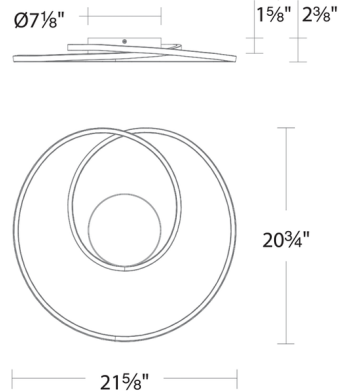

Shown in brushed nickel / white