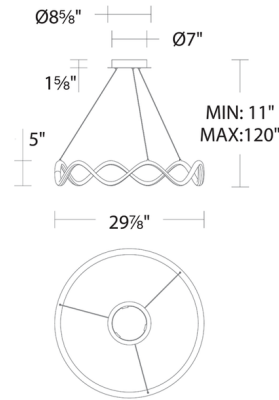

Specifications

| | |
|-----------------------|--------------------------|
| COLOR | White |
| BODY FINISH | Black |
| WATTAGE | 42W |
| DIMMER | Low Voltage Electronic |
| DIMENSIONS | 29.875"W x 5"H |
| INTEGRATED LED MODULE | 1 x LED/42W/120-277V LED |
| COUNTRY OF ORIGIN | China |

Technical Information

| | |
|-----------------|-------------|
| LAMP LIFE | 50000 hours |
| COLOR RENDERING | 90 CRI |
| LAMP COLOR | 3000K |
| LUMENS/WATT | 47.33 |
| LUMINOUS FLUX | 1988 lumens |

Shown in black / white