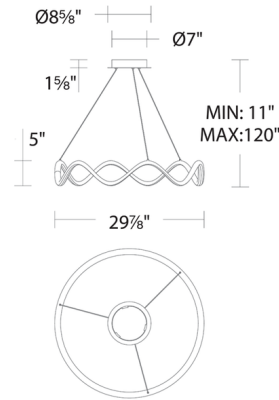

CLICK TO VIEW PRODUCT

Notes: