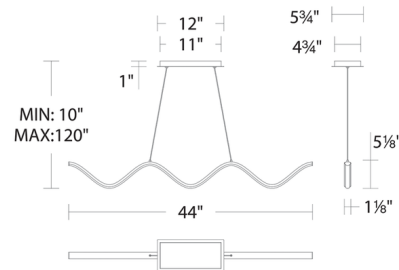

CLICK TO VIEW PRODUCT

Notes: