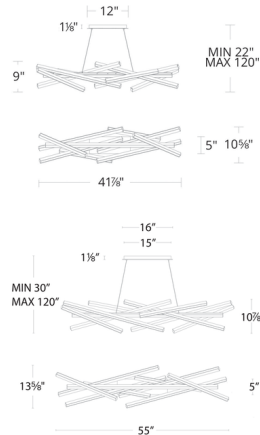

Shown in black / white