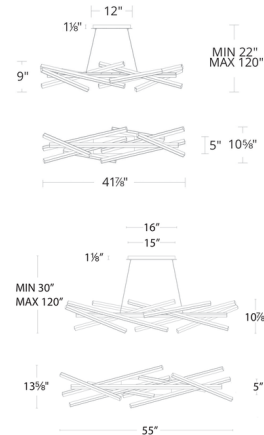

Shown in black / white