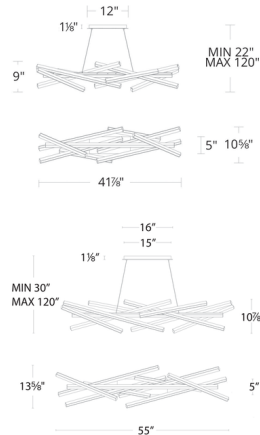

Shown in brushed nickel / white