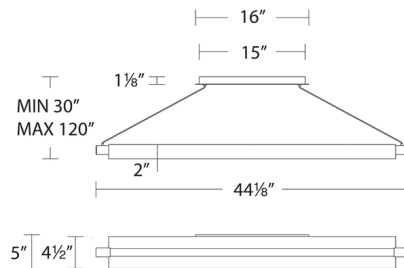

CLICK TO VIEW PRODUCT

Notes: