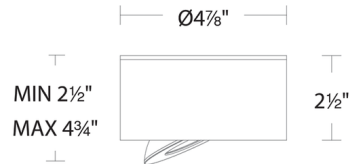

CLICK TO VIEW PRODUCT

Notes: