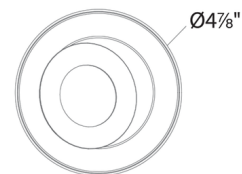

### Description

Featuring a sleek aluminum body, the Peek Color Select Outdoor Gimbal Ceiling Light blends well into both indoor and outdoor settings. Use this spot light in living rooms or lobbies, or exterior spaces such as driveways and decks. It is equipped with an acrylic diffuser and rotatable multi-axis gimbal ring, and the beam angle can be adjusted up to 40 degrees. This fixture can be mounted on the ceiling or wall. Dimmable with a TRIAC or ELV dimmer, sold separately. Note: Fixture will be preset at selected color temperature but can be toggled between 3000K, 3500K, or 4000K prior to installation via a CCT-select switch in the canopy.

### Specifications

COLOR	Clear
BODY FINISH	Black
WATTAGE	9W
DIMMER	Low Voltage Electronic
DIMENSIONS	4.875"W x 2.5"H
INTEGRATED LED MODULE	1x LED/9W/120-277V LED
COUNTRY OF ORIGIN	China

### Technical Information

LAMP LIFE	50000 hours
COLOR RENDERING	.90 CRI
LAMP COLOR	. CCT Select
LUMENS/WATT	84.22
LUMINOUS FLUX	758 lumens

Shown in black / clear

CLICK TO VIEW PRODUCT

Notes: