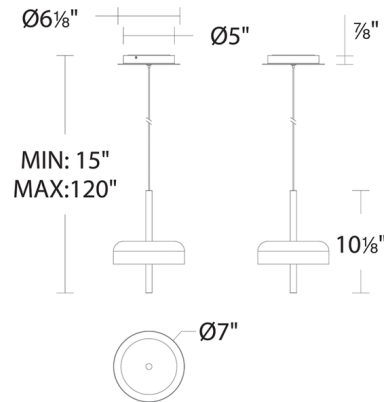

### Specifications

COLOR	Black
BODY FINISH	Black / Gold
WATTAGE	20W
DIMMER	Low Voltage Electronic
DIMENSIONS	7"W x 10.125"H
INTEGRATED LED MODULE	1 x LED/20W/120-277V LED
COUNTRY OF ORIGIN	China

### Technical Information

LAMP LIFE	50000 hours
COLOR RENDERING	90 CRI
LAMP COLOR	3000K
LUMENS/WATT	69.60
LUMINOUS FLUX	1392 lumens

Shown in black / gold / black

CLICK TO VIEW PRODUCT

Notes: