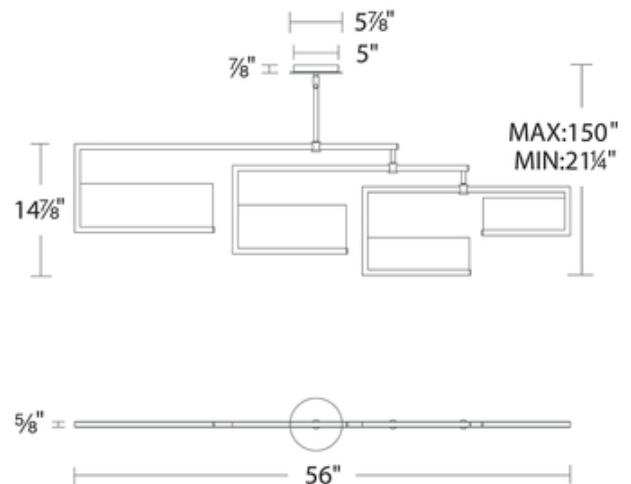

COMPANY	PROJECT	FIXTURE TYPE	APPROVED BY	DATE