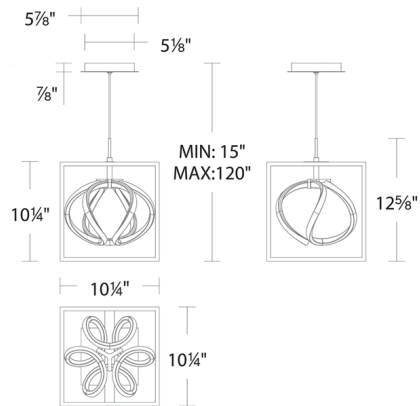

Description

An LED band is elegantly coiled into a ball and displayed inside a contrasting open square frame on the Sinclair Pendant. Made of aluminum finished in gold leaf and a silicone diffuser, the LED element casts an omni-directional ambient glow. The fixture seems to float effortlessly in the air as it hangs on a slim powered aircraft cable. This unique geometric design brings contemporary flair to your space, whether suspended over a side table or arranged in multiples across a kitchen bar or dining table. Dimmable with a TRIAC or ELV dimmer, sold separately.

Specifications

COLOR	White
BODY FINISH	Black / Gold Leaf
WATTAGE	14W
DIMMER	Low Voltage Electronic
DIMENSIONS	10.25"W x 10.25"H
INTEGRATED LED MODULE	1 x LED/14W/120-277V LED
COUNTRY OF ORIGIN	China

Technical Information

LAMP LIFE	50000 hours
COLOR RENDERING	90 CRI
LAMP COLOR	3000K
LUMENS/WATT	47.43
LUMINOUS FLUX	664 lumens

Shown in black / gold leaf / white

CLICK TO VIEW PRODUCT

Notes: