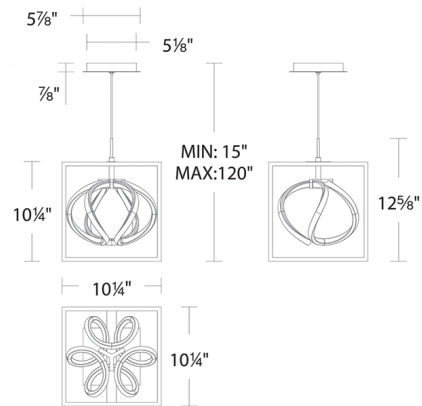

Description

An LED band is elegantly coiled into a ball and displayed inside a contrasting open square frame on the Sinclair Pendant. Made of aluminum finished in gold leaf and a silicone diffuser, the LED element casts an omni-directional ambient glow. The fixture seems to float effortlessly in the air as it hangs on a slim powered aircraft cable. This unique geometric design brings contemporary flair to your space, whether suspended over a side table or arranged in multiples across a kitchen bar or dining table. Dimmable with a TRIAC or ELV dimmer, sold separately.

Specifications

COLOR	White
BODY FINISH	Black / Gold Leaf
WATTAGE	14W
DIMMER	Low Voltage Electronic
DIMENSIONS	10.25"W x 10.25"H
INTEGRATED LED MODULE	1 x LED/14W/120-277V LED
COUNTRY OF ORIGIN	China

Technical Information

LAMP LIFE	50000 hours
COLOR RENDERING	90 CRI
LAMP COLOR	3000K
LUMENS/WATT	47.43
LUMINOUS FLUX	664 lumens

Shown in black / gold leaf / white

CLICK TO VIEW PRODUCT

Notes: