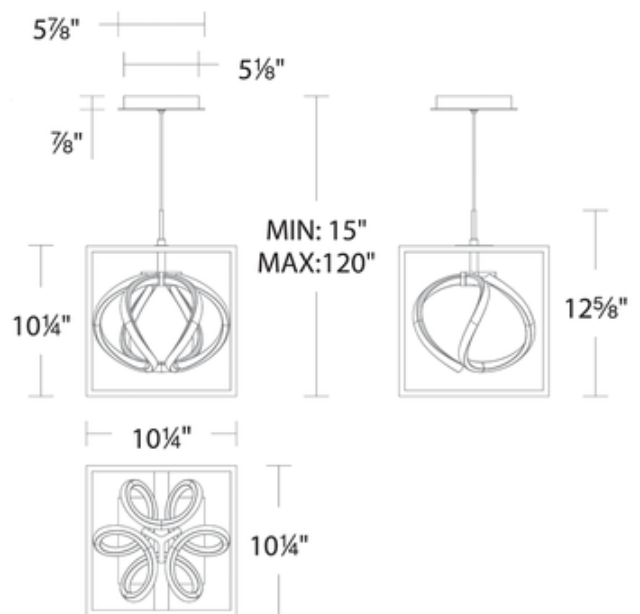

**BRAND**

WAC Lighting

**DESCRIPTION**

An LED band is elegantly coiled into a ball and displayed inside a contrasting open square frame on the Sinclair Pendant. Made of aluminum finished in gold leaf and a silicone diffuser, the LED element casts an omni-directional ambient glow. The fixture seems to float effortlessly in the air as it hangs on a slim powered aircraft cable. This unique geometric design brings contemporary flair to your space, whether suspended over a side table or arranged in multiples across a kitchen bar or dining table. Dimmable with a TRIAC or ELV dimmer, sold separately.

*Shown in: Black / Gold Leaf / White*

<b>SHADE COLOR</b>	White
<b>BODY FINISH</b>	Black / Gold Leaf
<b>WATTAGE</b>	14W
<b>DIMMER</b>	Low Voltage Electronic
<b>DIMENSIONS</b>	10.25"W x 10.25"H
<b>INTEGRATED LED MODULE</b>	
<b>LAMP</b>	1 x LED/14W/120-277V LED

*Technical Information*

<b>LUMINOUS FLUX</b>	664 lumens
<b>LUMENS/WATT</b>	47.43
<b>LAMP COLOR</b>	3000K
<b>COLOR RENDERING</b>	90 CRI

**SPEC #**

WAC1130409

COMPANY

PROJECT

FIXTURE TYPE

APPROVED BY