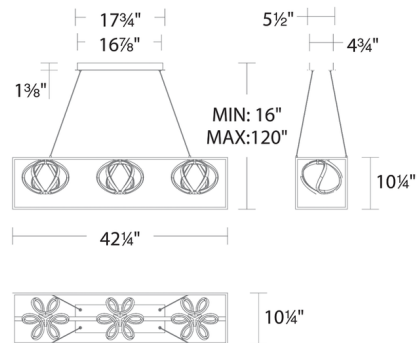

Shown in black / gold leaf / white