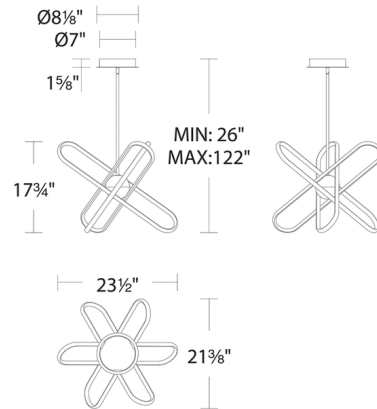

### Specifications

COLOR	White
BODY FINISH	Black
WATTAGE	34W
DIMMER	Low Voltage Electronic
DIMENSIONS	23.5"W x 17.75"H x 21.38"D
INTEGRATED LED MODULE	3 x LED/11.33W/120-277V LED
COUNTRY OF ORIGIN	China