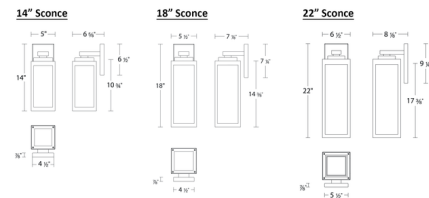

CLICK TO VIEW PRODUCT

Notes: