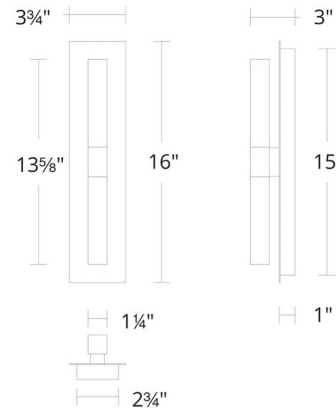

### Specifications

COLOR . . . . . White  
BODY FINISH . . . . . Aged Brass  
WATTAGE . . . . . 10W  
DIMMER . . . . . Low Voltage Electronic  
DIMENSIONS . . . . . 3.75"W x 16"H x 3"D  
INTEGRATED LED MODULE . . . . . 2 x LED/5W/120V LED