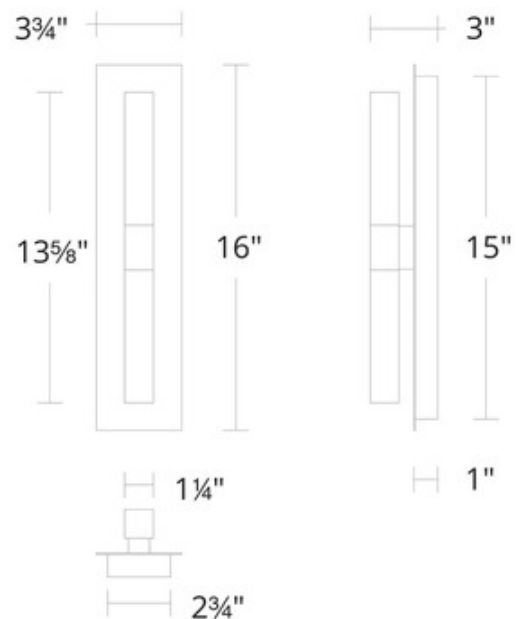

**BRAND**

WAC Lighting

**DESCRIPTION**

The Camelot Wall Sconce features a sleek rectangular design that brings a modern touch to hallways, bathrooms and powder rooms. LED light glows from the elongated etched acrylic diffusers, providing warm ambient light. The fixture can be mounted vertically, horizontally, or in any other orientation. Dimmable with a TRIAC or ELV dimmer, sold separately. Note: A conversion plate is included to accommodate a 4 inch junction box.

*Shown in: Aged Brass / White*

<b>SHADE COLOR</b>	White
<b>BODY FINISH</b>	Aged Brass
<b>WATTAGE</b>	10W
<b>DIMMER</b>	Low Voltage Electronic
<b>DIMENSIONS</b>	3.75"W x 16"H x 3"D
<b>INTEGRATED LED MODULE</b>	
<b>LAMP</b>	2 x LED/5W/120V LED

*Technical Information*

<b>LUMINOUS FLUX</b>	428 lumens
<b>LUMENS/WATT</b>	85.60
<b>LAMP COLOR</b>	3000K
<b>COLOR RENDERING</b>	90 CRI

**SPEC #** WAC1130428

COMPANY	PROJECT	FIXTURE TYPE	APPROVED BY	DATE