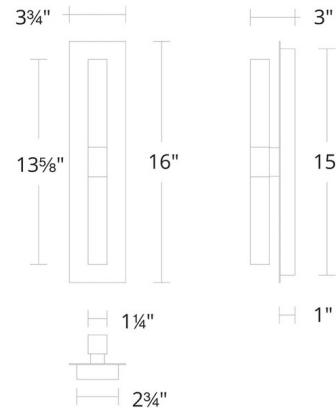

Lightology

lightology.com
866-954-4489
06-30-26

Project: _____
Company: _____
Location: _____ Fixture Type: _____
SPEC #: **WAC1130428**
Approved On: _____ Approved By: _____

Camelot Wall Sconce By WAC Lighting

Description

The Camelot Wall Sconce features a sleek rectangular design that brings a modern touch to hallways, bathrooms and powder rooms. LED light glows from the elongated etched acrylic diffusers, providing warm ambient light. The fixture can be mounted vertically, horizontally, or in any other orientation. Dimmable with a TRIAC or ELV dimmer, sold separately. Note: A conversion plate is included to accommodate a 4 inch junction box.

Shown in aged brass / white

Specifications

COLOR	White
BODY FINISH	Aged Brass
WATTAGE	10W
DIMMER	Low Voltage Electronic
DIMENSIONS	3.75"W x 16"H x 3"D
INTEGRATED LED MODULE	2 x LED/5W/120V LED

Technical Information

LAMP LIFE	50000 hours
COLOR RENDERING	90 CRI
LAMP COLOR	3000K
LUMENS/WATT	85.60
LUMINOUS FLUX	428 lumens

CLICK TO VIEW PRODUCT

Notes: