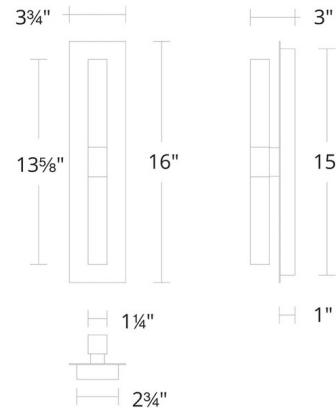

Lightology

lightology.com
866-954-4489
04-22-26

Project: _____
 Company: _____
 Location: _____ Fixture Type: _____
 SPEC #: **WAC1130428**
 Approved On: _____ Approved By: _____

Camelot Wall Sconce By WAC Lighting

Description

The Camelot Wall Sconce features a sleek rectangular design that brings a modern touch to hallways, bathrooms and powder rooms. LED light glows from the elongated etched acrylic diffusers, providing warm ambient light. The fixture can be mounted vertically, horizontally, or in any other orientation. Dimmable with a TRIAC or ELV dimmer, sold separately. Note: A conversion plate is included to accommodate a 4 inch junction box.

Shown in aged brass / white

Specifications

COLOR	White
BODY FINISH	Aged Brass
WATTAGE	10W
DIMMER	Low Voltage Electronic
DIMENSIONS	3.75"W x 16"H x 3"D
INTEGRATED LED MODULE	2 x LED/5W/120V LED

Technical Information

LAMP LIFE	50000 hours
COLOR RENDERING	90 CRI
LAMP COLOR	3000K
LUMENS/WATT	85.60
LUMINOUS FLUX	428 lumens

CLICK TO VIEW PRODUCT

Notes: