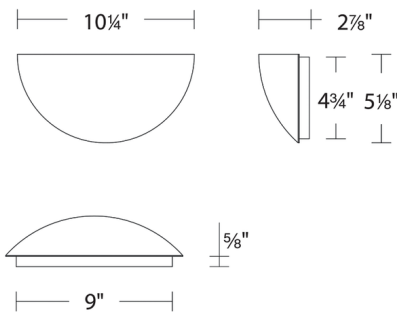

Specifications

COLOR	Frosted
BODY FINISH	Aged Brass
WATTAGE	15W
DIMMER	Low Voltage Electronic
DIMENSIONS	10.25"W x 5.125"H x 2.875"D
INTEGRATED LED MODULE	1 x LED/15W/120V LED

Technical Information

LAMP LIFE	50000 hours
COLOR RENDERING	90 CRI
LAMP COLOR	CCT Select
LUMENS/WATT	20.20
LUMINOUS FLUX	303 lumens

CLICK TO VIEW PRODUCT

Notes: