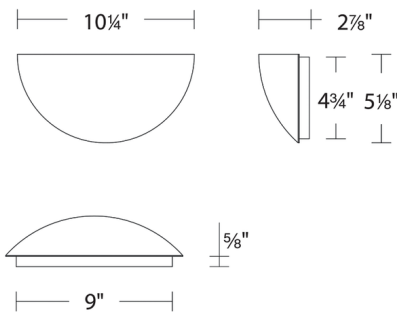

Shown in aged brass / frosted

Specifications

COLOR	Frosted
BODY FINISH	Aged Brass
WATTAGE	15W
DIMMER	Low Voltage Electronic
DIMENSIONS	10.25"W x 5.125"H x 2.875"D
INTEGRATED LED MODULE	1 x LED/15W/120V LED