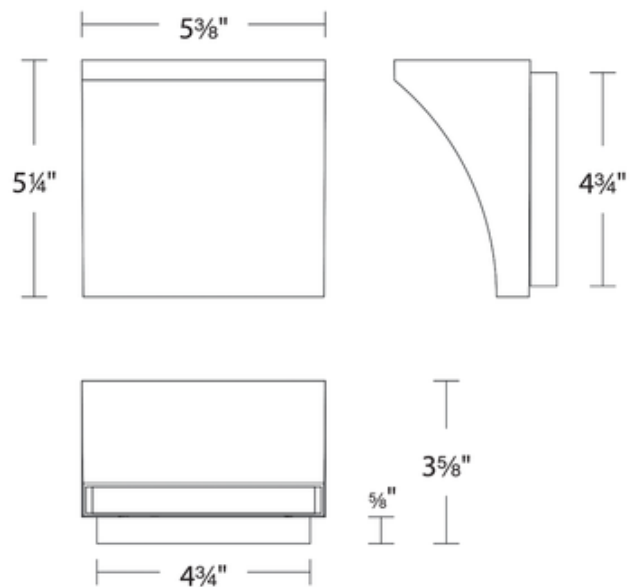

Technical Information

LUMINOUS FLUX	363 lumens
LUMENS/WATT	48.40
LAMP COLOR	CCT Select
COLOR RENDERING	90 CRI

SPEC # WAC1130442