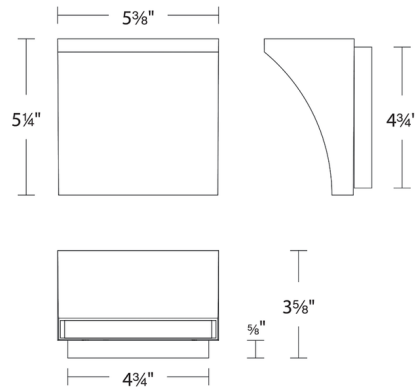

## Cornice Wall Sconce

By WAC Lighting

### Specifications

|                       |                            |
|-----------------------|----------------------------|
| COLOR                 | Frosted                    |
| BODY FINISH           | White                      |
| WATTAGE               | 15W                        |
| DIMMER                | Low Voltage Electronic     |
| DIMENSIONS            | 5.375"W x 5.25"H x 3.625"D |
| INTEGRATED LED MODULE | 2 x LED/7.5W/120V LED      |