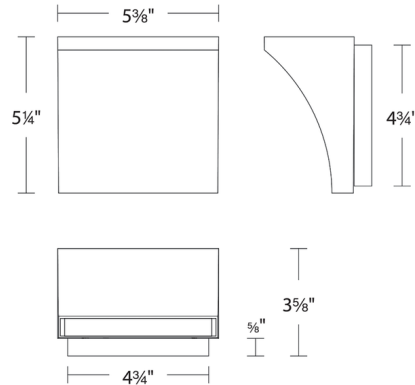

By WAC Lighting

Description

Bring a dramatic double light into your space with the elegantly curved Cornice Color Select Wall Sconce. It projects an uplight and downlight, providing ambient wall illumination for a range of residential, commercial, and hospitality settings. It can be installed facing up, down, or in any other orientation. It uses AC LED driverless technology and is dimmable with a TRIAC or ELV dimmer, sold separately. Note: Fixture will be preset at selected color temperature but can be toggled between 2700K, 3000K, or 3500K prior to installation via a CCT-select switch in the canopy.

Shown in white / frosted

Specifications

COLOR	Frosted
BODY FINISH	White
WATTAGE	15W
DIMMER	Low Voltage Electronic
DIMENSIONS	5.375"W x 5.25"H x 3.625"D
INTEGRATED LED MODULE	2 x LED/7.5W/120V LED

Technical Information