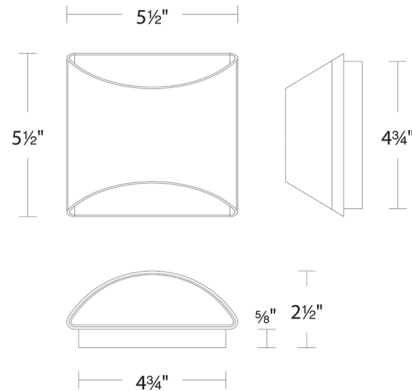

### Specifications

COLOR	Frosted
BODY FINISH	Black
WATTAGE	19.2W
DIMMER	Low Voltage Electronic
DIMENSIONS	5.5"W x 5.5"H x 2.5"D
INTEGRATED LED MODULE	2 x LED/9.6W/120-277V LED