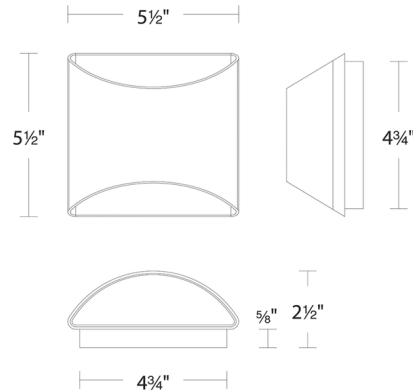

Description

The Duet Color Select Wall Sconce delivers an uplight and downlight suitable for illuminating hallways, bedrooms, and entryways. Frosted glass diffusers soften the light, and the sleek aluminum body design blends well into contemporary and transitional styles. It can be installed vertically, horizontally, or in any other orientation. Equipped with a driverless AC LED, it is dimmable with a TRIAC or ELV dimmer, sold separately. Note: Fixture will be preset at selected color temperature but can be toggled between 2700K, 3000K, or 3500K prior to installation via a CCT-select switch in the canopy.

Shown in black / frosted

Specifications

COLOR	Frosted
BODY FINISH	Black
WATTAGE	19.2W
DIMMER	Low Voltage Electronic
DIMENSIONS	5.5"W x 5.5"H x 2.5"D
INTEGRATED LED MODULE	2 x LED/9.6W/120-277V LED

Technical Information