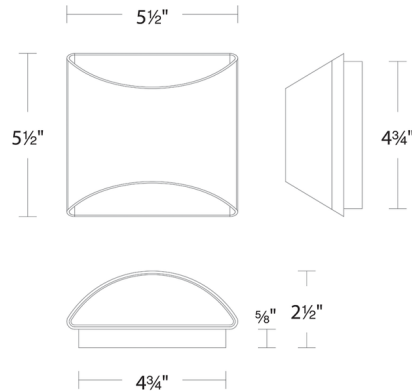

Shown in black / frosted

Specifications

| | |
|-----------------------|---------------------------|
| COLOR | Frosted |
| BODY FINISH | Black |
| WATTAGE | 19.2W |
| DIMMER | Low Voltage Electronic |
| DIMENSIONS | 5.5"W x 5.5"H x 2.5"D |
| INTEGRATED LED MODULE | 2 x LED/9.6W/120-277V LED |