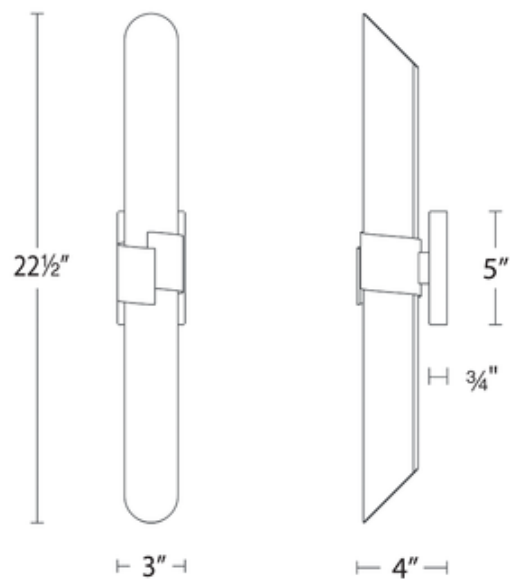

BRAND

WAC Lighting

DESCRIPTION

The Fallon Color Select Bathroom Vanity Light features a sleek slant-cut diffuser accented by an asymmetrical metal band. Equipped with AC LED driverless technology, this light is dimmable with a TRIAC or ELV dimmer, sold separately. It can be mounted vertically, horizontally, or in any other orientation. A conversion plate is included to accommodate a 4 inch junction box. Note: A switch inside the canopy enables color temperature selection of 2700K, 3000K or 3500K.

Shown in: Black / White

SHADE COLOR	White
BODY FINISH	Black
WATTAGE	15W
DIMMER	Low Voltage Electronic
DIMENSIONS	22.5"W x 3"H x 4"D
INTEGRATED LED MODULE	
LAMP	2 x LED/7.5W/120V LED

Technical Information

LUMINOUS FLUX	959 lumens
LUMENS/WATT	127.87
LAMP COLOR	CCT Select
COLOR RENDERING	90 CRI

SPEC #

WAC1130463

COMPANY

PROJECT

FIXTURE TYPE

APPROVED BY

DATE