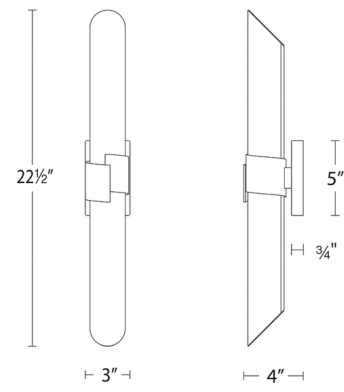

Lightology

lightology.com
866-954-4489
06-23-26

Project: _____
Company: _____
Location: _____ Fixture Type: _____
SPEC #: **WAC1130463**
Approved On: _____ Approved By: _____

Fallon Bathroom Vanity Light By WAC Lighting

Description

The Fallon Color Select Bathroom Vanity Light features a sleek slant-cut diffuser accented by an asymmetrical metal band. Equipped with AC LED driverless technology, this light is dimmable with a TRIAC or ELV dimmer, sold separately. It can be mounted vertically, horizontally, or in any other orientation. A conversion plate is included to accommodate a 4 inch junction box. Note: A switch inside the canopy enables color temperature selection of 2700K, 3000K or 3500K.

Specifications

COLOR	White
BODY FINISH	Black
WATTAGE	15W
DIMMER	Low Voltage Electronic
DIMENSIONS	22.5"W x 3"H x 4"D
INTEGRATED LED MODULE	2 x LED/7.5W/120V LED
COUNTRY OF ORIGIN	China

Technical Information

LAMP LIFE	54000 hours
COLOR RENDERING	90 CRI
LAMP COLOR	CCT Select
LUMENS/WATT	127.87
LUMINOUS FLUX	959 lumens

Shown in black / white

CLICK TO VIEW PRODUCT

Notes: