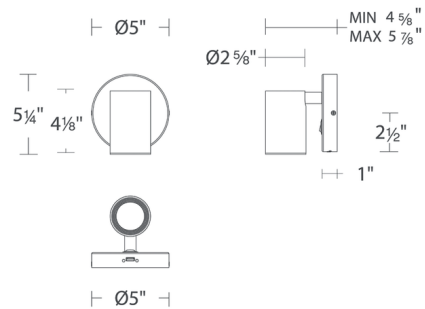

### Description

The Kepler Wall Sconce is a compact, modern reading light perfect for placement by the bed or in a reading nook. Its sleek form is crafted out of aluminum, and light is emitted through a clear glass diffuser. The arm rotates 330 degrees and the shade has 90 degree vertical tilt for light direction adjustment. Other convenient features include an on/off switch and USB charging port for your phone and other devices, both located on the backplate for easy access. Dimmable with a TRIAC or ELV dimmer, sold separately.

### Specifications

COLOR	Black
BODY FINISH	Black
WATTAGE	8W
DIMMER	Low Voltage Electronic
DIMENSIONS	5"W x 5.25"H x 5.875"D
INTEGRATED LED MODULE	1 x LED/8W/120-277V LED
COUNTRY OF ORIGIN	China