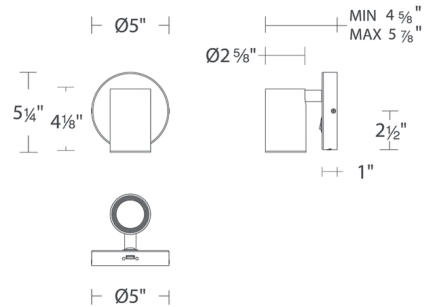

Lightology

lightology.com
866-954-4489
06-30-26

Project: _____
 Company: _____
 Location: _____ Fixture Type: _____
 SPEC #: **WAC1130468**
 Approved On: _____ Approved By: _____

Kepler Wall Sconce By WAC Lighting

Description

The Kepler Wall Sconce is a compact, modern reading light perfect for placement by the bed or in a reading nook. Its sleek form is crafted out of aluminum, and light is emitted through a clear glass diffuser. The arm rotates 330 degrees and the shade has 90 degree vertical tilt for light direction adjustment. Other convenient features include an on/off switch and USB charging port for your phone and other devices, both located on the backplate for easy access. Dimmable with a TRIAC or ELV dimmer, sold separately.

Shown in black / black

Specifications

COLOR	Black
BODY FINISH	Black
WATTAGE	8W
DIMMER	Low Voltage Electronic
DIMENSIONS	5"W x 5.25"H x 5.875"D
INTEGRATED LED MODULE	1 x LED/8W/120-277V LED
COUNTRY OF ORIGIN	China

Technical Information

LAMP LIFE	80000 hours
COLOR RENDERING	90 CRI
LAMP COLOR	3000K
LUMENS/WATT	13.50
LUMINOUS FLUX	108 lumens

CLICK TO VIEW PRODUCT

Notes: