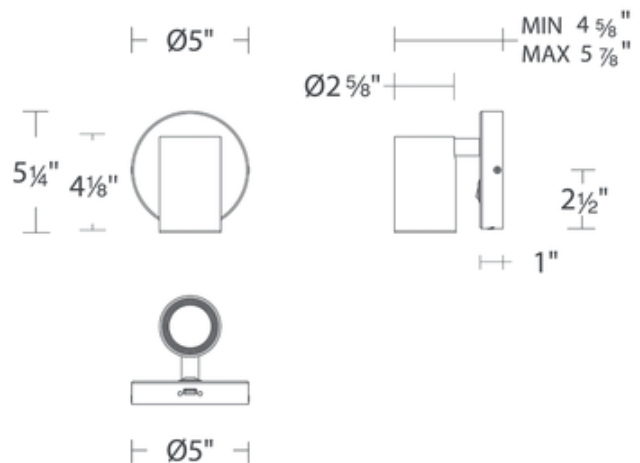

BRAND

WAC Lighting

DESCRIPTION

The Kepler Wall Sconce is a compact, modern reading light perfect for placement by the bed or in a reading nook. Its sleek form is crafted out of aluminum, and light is emitted through a clear glass diffuser. The arm rotates 330 degrees and the shade has 90 degree vertical tilt for light direction adjustment. Other convenient features include an on/off switch and USB charging port for your phone and other devices, both located on the backplate for easy access. Dimmable with a TRIAC or ELV dimmer, sold separately.

Shown in: Black / Black

| | |
|------------------------------|-------------------------|
| SHADE COLOR | Black |
| BODY FINISH | Black |
| WATTAGE | 8W |
| DIMMER | Low Voltage Electronic |
| DIMENSIONS | 5"W x 5.25"H x 5.875"D |
| INTEGRATED LED MODULE | |
| LAMP | 1 x LED/8W/120-277V LED |

Technical Information

| | |
|------------------------|------------|
| LUMINOUS FLUX | 108 lumens |
| LUMENS/WATT | 13.50 |
| LAMP COLOR | 3000K |
| COLOR RENDERING | 90 CRI |

SPEC #

WAC1130468

COMPANY

PROJECT