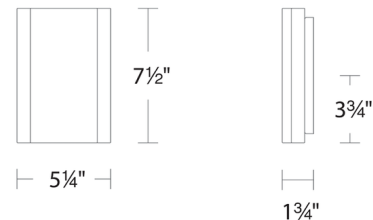

Shown in brushed nickel / clear

Specifications

COLOR	Clear
BODY FINISH	Brushed Nickel
WATTAGE	11W
DIMMER	Low Voltage Electronic
DIMENSIONS	5.25"W x 7.5"H x 1.75"D
INTEGRATED LED MODULE	2 x LED/5.5W/120V LED