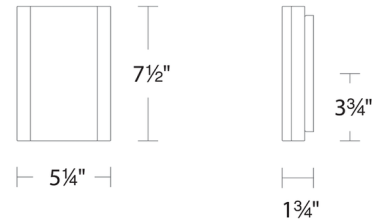

CLICK TO VIEW PRODUCT

Notes: