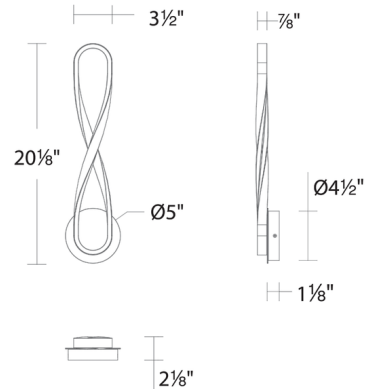

Lightology

lightology.com
866-954-4489
04-25-26

Project: _____
Company: _____
Location: _____ Fixture Type: _____
SPEC #: **WAC1130477**
Approved On: _____ Approved By: _____

Marise Wall Sconce By WAC Lighting

Description

The Marise Wall Sconce features an elegant figure eight that glows along its entire length with LED light. The light is softened by a silicone diffuser and spreads omni-directionally through your space. Use it as a bedside light or to illuminate entryways, dining rooms, or living rooms. Dimmable with a TRIAC or ELV dimmer, sold separately.

Specifications

COLOR	White
BODY FINISH	Black
WATTAGE	11W
DIMMER	Low Voltage Electronic
DIMENSIONS	5"W x 20.125"H x 2.125"D
INTEGRATED LED MODULE	1 x LED/11W/120-277V LED

Technical Information

LAMP LIFE	50000 hours
COLOR RENDERING	90 CRI
LAMP COLOR	3000K
LUMENS/WATT	42.00
LUMINOUS FLUX	462 lumens

Shown in black / white

CLICK TO VIEW PRODUCT

Notes: