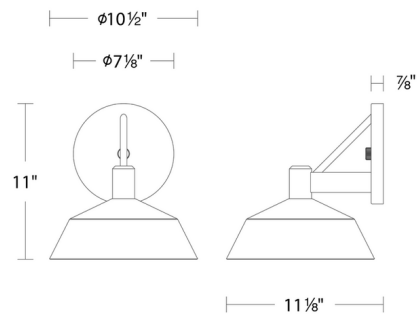

CLICK TO VIEW PRODUCT

Notes: