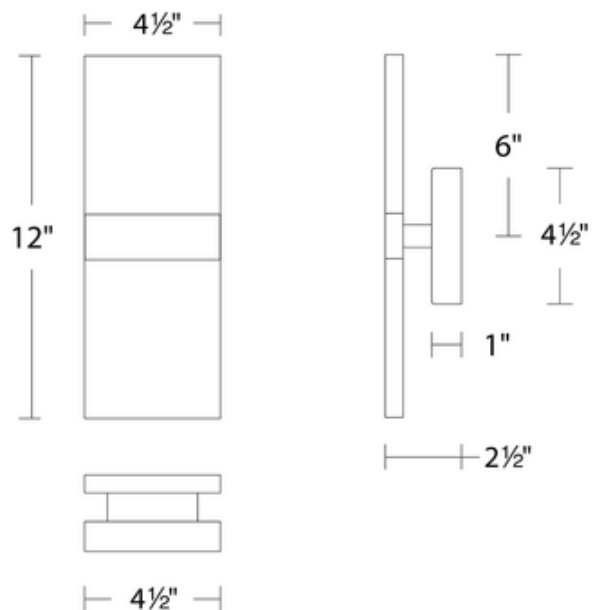

**BRAND**

WAC Lighting

**DESCRIPTION**

The Roland Wall Sconce features a simple rectangular design that integrates well with transitional, modern and other design styles. Light radiating from its etched acrylic diffusers provides ambient illumination for a range of applications including entryways, hallways, and living rooms. This sconce can be installed vertically, horizontally, or in any other orientation. Dimmable with a TRIAC or ELV dimmer, sold separately.

Shown in: Black / White

<b>SHADE COLOR</b>	White
<b>BODY FINISH</b>	Black
<b>WATTAGE</b>	15W
<b>DIMMER</b>	Low Voltage Electronic
<b>DIMENSIONS</b>	4.5"W x 12"H x 2.5"D
<b>INTEGRATED LED MODULE</b>	
<b>LAMP</b>	2 x LED/7.5W/120-277V LED

*Technical Information*

<b>LUMINOUS FLUX</b>	680 lumens
<b>LUMENS/WATT</b>	90.67
<b>LAMP COLOR</b>	3000K
<b>COLOR RENDERING</b>	90 CRI

**SPEC #** WAC1130481

COMPANY	PROJECT	FIXTURE TYPE	APPROVED BY	DATE