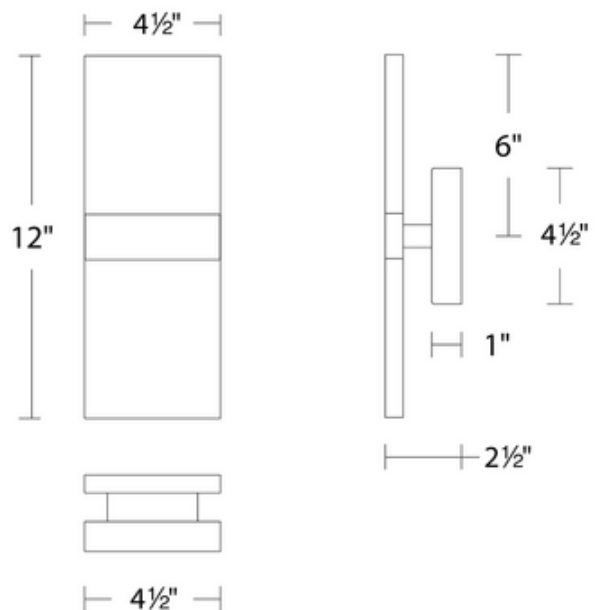

**BRAND**

WAC Lighting

**DESCRIPTION**

The Roland Wall Sconce features a simple rectangular design that integrates well with transitional, modern and other design styles. Light radiating from its etched acrylic diffusers provides ambient illumination for a range of applications including entryways, hallways, and living rooms. This sconce can be installed vertically, horizontally, or in any other orientation. Dimmable with a TRIAC or ELV dimmer, sold separately.

Shown in: Black / White

<b>SHADE COLOR</b>	White
<b>BODY FINISH</b>	Black
<b>WATTAGE</b>	15W
<b>DIMMER</b>	Low Voltage Electronic
<b>DIMENSIONS</b>	4.5"W x 12"H x 2.5"D
<b>INTEGRATED LED MODULE</b>	
<b>LAMP</b>	2 x LED/7.5W/120-277V LED

*Technical Information*

<b>LUMINOUS FLUX</b>	680 lumens
<b>LUMENS/WATT</b>	90.67
<b>LAMP COLOR</b>	3000K
<b>COLOR RENDERING</b>	90 CRI

**SPEC #** WAC1130481

COMPANY	PROJECT	FIXTURE TYPE	APPROVED BY	DATE