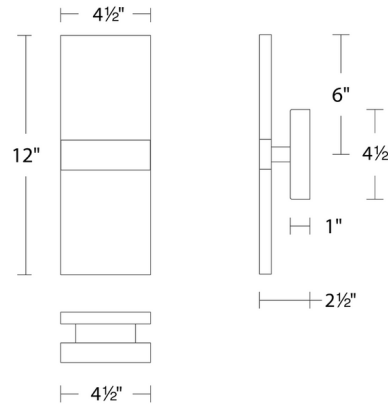

Shown in black / white