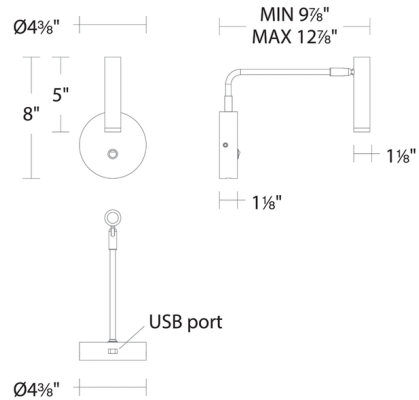

Shown in black / black

CLICK TO VIEW PRODUCT

Notes: