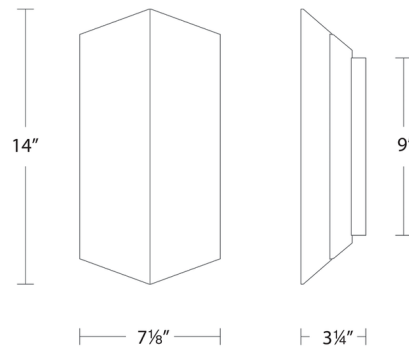

CLICK TO VIEW PRODUCT

Notes: