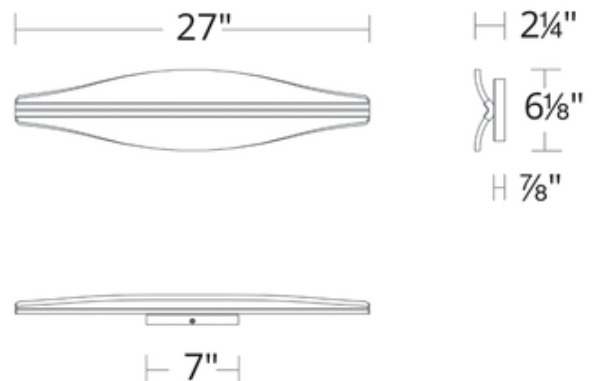

COMPANY	PROJECT	FIXTURE TYPE	APPROVED BY	DATE