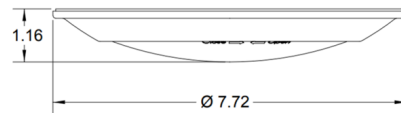

Lightology

lightology.com
866-954-4489
04-22-26

Project: _____

Company: _____

Location: _____ Fixture Type: _____

SPEC #: **JUN1130494**

Approved On: _____ Approved By: _____

SlimBasics 6 Inch Tapered Surface Mount Disk Light By Juno Lighting

Description

The SlimBasics 6 Inch Tapered Surface Mount Disk Light can be mounted to a standard industry junction box for new construction or retrofit to upgrade the look of the space. Features a low profile aluminum trim frame with molded polycarbonate diffuser. Suitable for wet locations (indoor covered ceilings) and perfect for closets, showers, bathrooms, and outdoor soffits and ceiling covering applications.

Shown in matte white

Specifications

COLOR	N/A
BODY FINISH	Matte White
WATTAGE	14.3W
DIMMER	Low Voltage Electronic
DIMENSIONS	7.72"W x 1.16"H
INTEGRATED LED MODULE	1 x LED/14.3W/120V LED

Technical Information

LAMP LIFE	50000 hours
COLOR RENDERING	90 CRI
LAMP COLOR	2700K
LUMENS/WATT	68.53
LUMINOUS FLUX	980 lumens

CLICK TO VIEW PRODUCT

Notes: