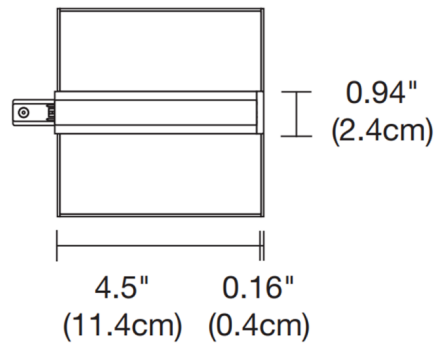

### Description

The TS24 End Power Feed features a 4 inch square canopy with 2.5 inch deep electrical junction box for remote power supply. Designed for use with PureEdge Lighting TS24 24VDC 1-circuit surface track up to 100 watts (24VDC remote Universal (UNI) power supply sold separately).

### Specifications

COLOR	N/A
BODY FINISH	Black
WATTAGE	N/A
DIMMER	N/A
DIMENSIONS	4.5"W x 0.16"H x 4.5"D
BULB	N/A

CLICK TO VIEW PRODUCT

Notes: