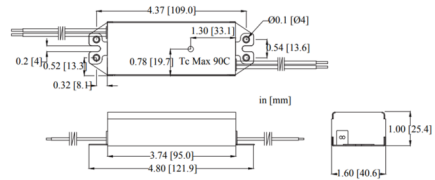

### Specifications

COLOR	.....	N/A
BODY FINISH	.....	Black
WATTAGE	.....	16W
DIMMER	.....	N/A
DIMENSIONS	.....	4.8"W x 1"H x 1.6"D
BULB NOT INCLUDED	.....	N/A
COUNTRY OF ORIGIN	.....	United States

CLICK TO VIEW PRODUCT