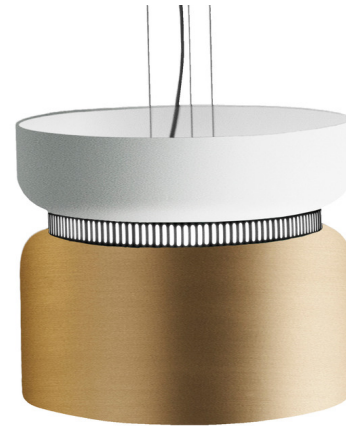

Lightology

lightology.com
866-954-4489
04-24-26

Project: _____

Company: _____

Location: _____ Fixture Type: _____

SPEC #: **BLX1130840**

Approved On: _____ Approved By: _____

Aspen S40 Pendant By B.lux

Description

The Aspen S40 Pendant is a suspension lamp that features a dual aluminum shade, held together with a central ring and suspended by a black cable, that provides direct and diffused light.

Shown in black / snow top shade

Specifications

COLOR	Snow Top Shade
BODY FINISH	Black
WATTAGE	12W
DIMMER	Standard 120V
DIMENSIONS	15.5"W x 9"H
BULB NOT INCLUDED	2 x B10/Candelabra (E12)/6W/120V LED
COUNTRY OF ORIGIN	Spain

CLICK TO VIEW PRODUCT