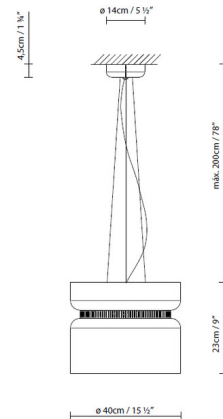

Description

The Aspen S40 Pendant is a suspension lamp that features a dual aluminum shade, held together with a central ring and suspended by a black cable, that provides direct and diffused light.

Shown in black / snow top shade

Specifications

COLOR	Snow Top Shade
BODY FINISH	Black
WATTAGE	12W
DIMMER	Standard 120V
DIMENSIONS	15.5"W x 9"H
BULB NOT INCLUDED	2 x B10/Candelabra (E12)/6W/120V LED
COUNTRY OF ORIGIN	Spain

CLICK TO VIEW PRODUCT