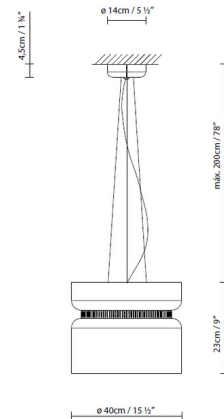

The Aspen S40 Pendant is a suspension lamp that features a dual aluminum shade, held together with a central ring and suspended by a black cable, that provides direct and diffused light.

Shown in black / snow top shade

Specifications

COLOR	Snow Top Shade
BODY FINISH	Black
WATTAGE	12W
DIMMER	Standard 120V
DIMENSIONS	15.5"W x 9"H
BULB NOT INCLUDED	2 x B10/Candelabra (E12)/6W/120V LED
COUNTRY OF ORIGIN	Spain

CLICK TO VIEW PRODUCT