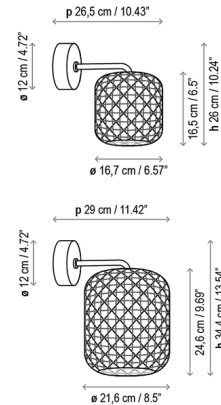

CLICK TO VIEW PRODUCT

Notes: