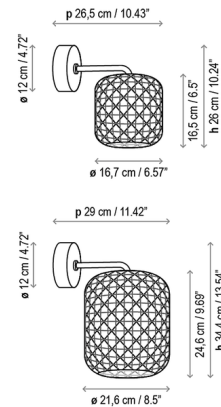

CLICK TO VIEW PRODUCT

Notes: