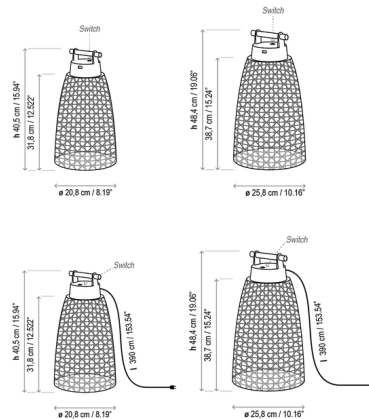

CLICK TO VIEW PRODUCT

Notes: