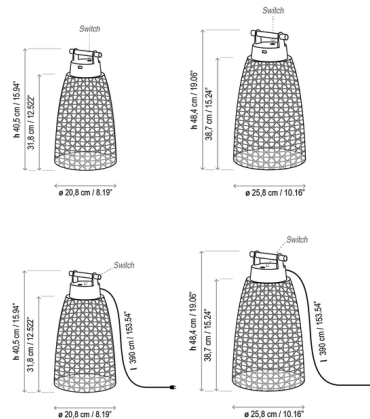

CLICK TO VIEW PRODUCT

Notes: