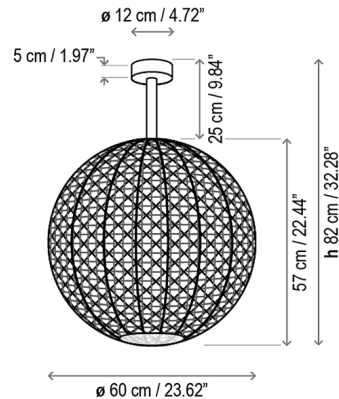

CLICK TO VIEW PRODUCT

Notes: