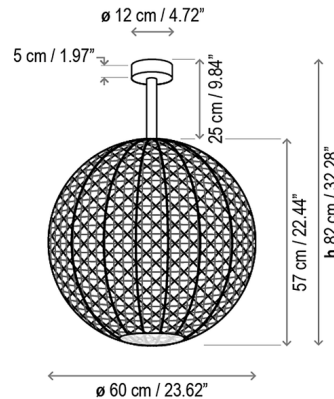

CLICK TO VIEW PRODUCT

Notes: