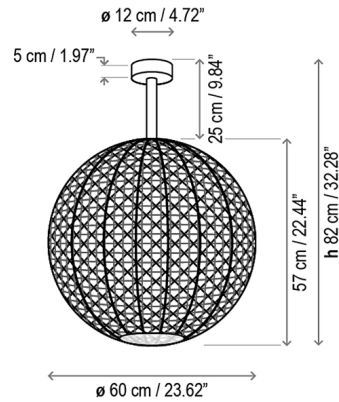

CLICK TO VIEW PRODUCT

Notes: