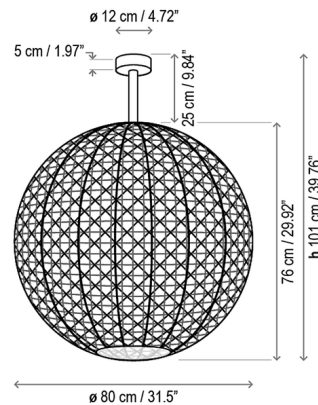

Lightology

lightology.com
866-954-4489
05-25-26

Project: _____
Company: _____
Location: _____ Fixture Type: _____
SPEC #: **BOV1130889**
Approved On: _____ Approved By: _____

Nans Outdoor Large Sphere Ceiling Light 120-277V

By Bover

Description

Named for Cala Nans, a small cove in the Mediterranean Sea, the Nans PF/80 Outdoor Large Sphere Ceiling Light channels the nature and relaxed atmosphere of the Spanish coast. The hand-woven shade made of recyclable, non-toxic polyethylene offers handcrafted appeal and durability for outdoor environments. A polycarbonate diffuser inside the shade softens the LED light. The Nans is perfect for creating a relaxing vibe in residential patios and decks or restaurants and other commercial applications. 120V: TRIAC dimming. 120-277V: 0-10V dimming.

Specifications

COLOR	Beige
BODY FINISH	Graphite Brown
WATTAGE	24W
DIMMER	0-10V
DIMENSIONS	31.5"W x 39.76"H
INTEGRATED LED MODULE	1 x LED/24W/120-277V LED
COUNTRY OF ORIGIN	Spain

Technical Information

COLOR RENDERING	90 CRI
LAMP COLOR	2700K
LUMENS/WATT	100.00
LUMINOUS FLUX	2400 lumens

Notes:

CLICK TO VIEW PRODUCT