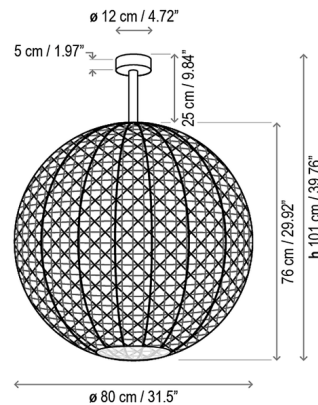

CLICK TO VIEW PRODUCT

Notes: