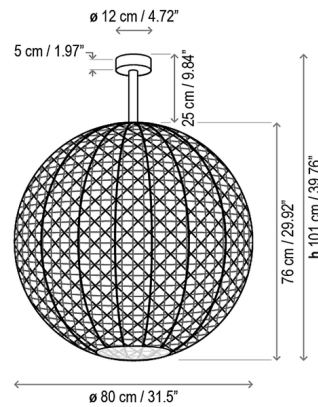

CLICK TO VIEW PRODUCT

Notes: