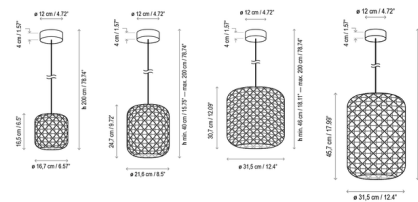

CLICK TO VIEW PRODUCT

Notes: