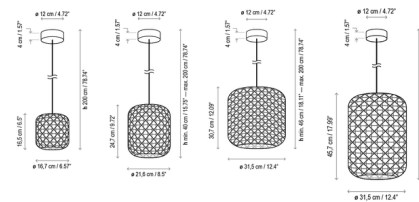

Description

Named for Cala Nans, a small cove in the Mediterranean Sea, the Nans Outdoor Pendant channels the nature and relaxed atmosphere of the Spanish coast. The hand-woven shade made of recyclable, non-toxic polyethylene offers handcrafted appeal and durability for outdoor environments. A polycarbonate diffuser inside the shade softens the LED light. The Nans is perfect for bringing warm, refreshing light into a range of residential and commercial settings from patios and cabanas to lounges and restaurants. Available in four heights: 6.5 inches (model S/16), 9.75 inches (S/21), 12.09 inches (S/31), and 17.99 inches (S/31.2). Note: 0-10V dimming is not available for the 6.5 inch fixtures.

Shown in graphite brown / brown

Specifications

COLOR Brown
 BODY FINISH Graphite Brown
 WATTAGE 6W
 DIMMER Standard 120V
 DIMENSIONS 6.57"W x 6.5"H
 INTEGRATED LED MODULE 1 x LED/6W/120V LED
 COUNTRY OF ORIGIN Spain