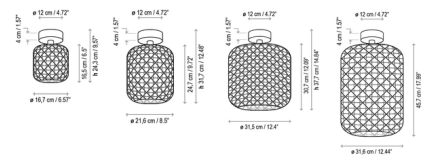

Description

Reimagine your outdoor space and add an extra layer of depth with the Nans Outdoor Ceiling Light. The strong steel frame is combined with a hand-woven shade made of recyclable, non-toxic synthetic polyethylene fibers to create a fixture perfect for outdoor use. A polycarbonate diffuser softens the LED light. Bring warm, refreshing light into porches, patios, or hospitality environments and create a relaxing Mediterranean atmosphere with the Nans. Available in four heights: 9.57 inches (model PF/16), 12.48 inches (PF/21), 14.84 inches (PF/31), and 20.75 inches (PF/31.2). Note: 0-10V dimming is not available for 9.57 inch fixtures.

Shown in graphite brown / brown

Specifications

COLOR Brown
 BODY FINISH Graphite Brown
 WATTAGE 6W
 DIMMER Standard 120V
 DIMENSIONS 6.57"W x 9.57"H
 INTEGRATED LED MODULE 1 x LED/6W/120V LED
 COUNTRY OF ORIGIN Spain